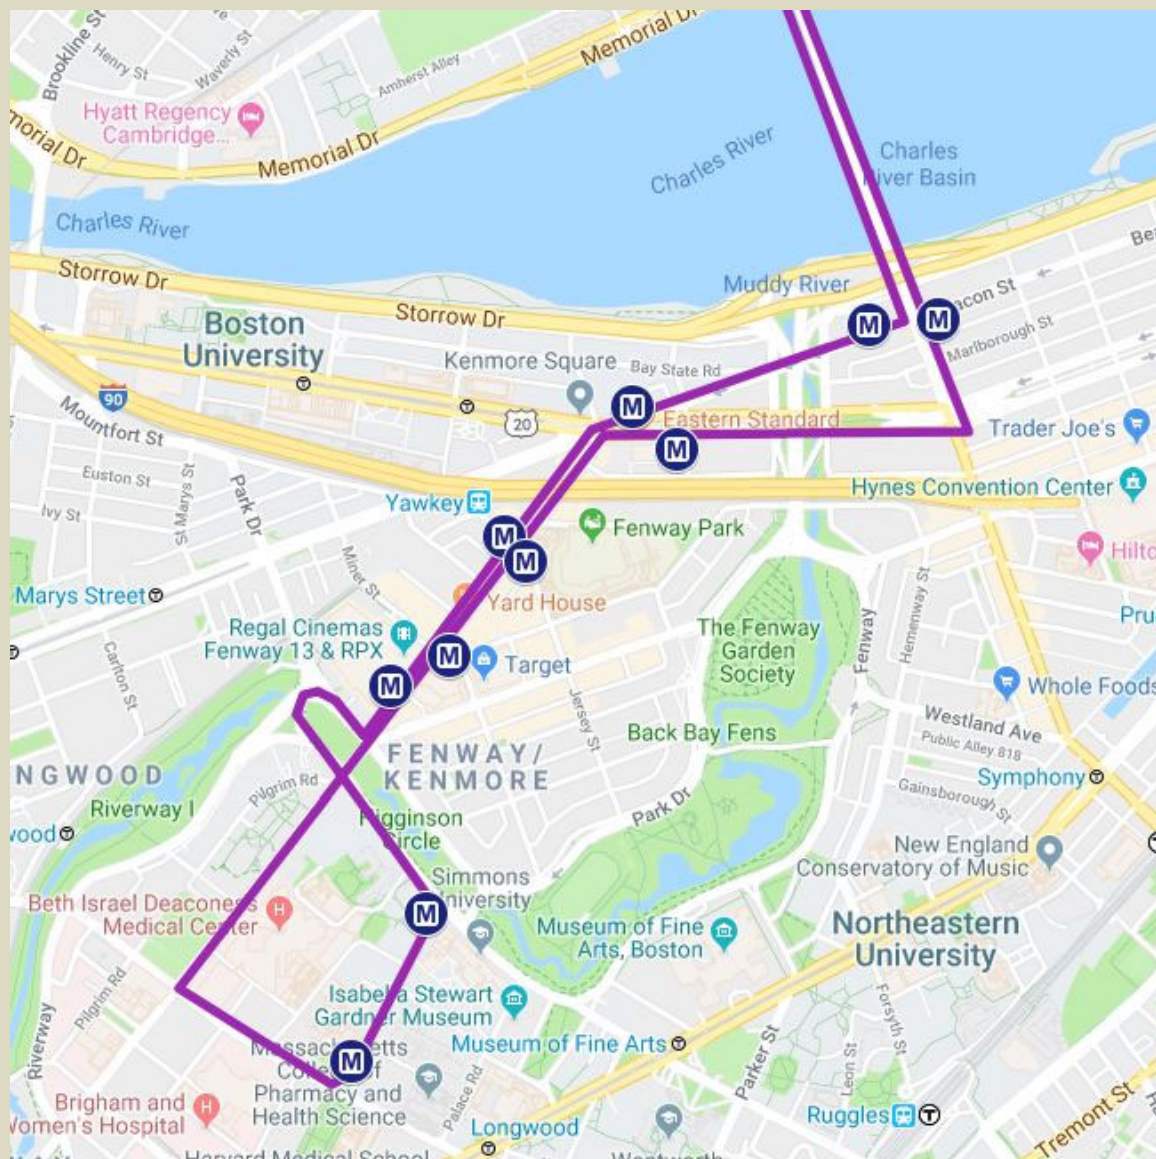

Track the Shuttle in real time at: <http://shuttles.masco.org>

Please call Longwood Collective at 617-632-2800 if you have any questions.