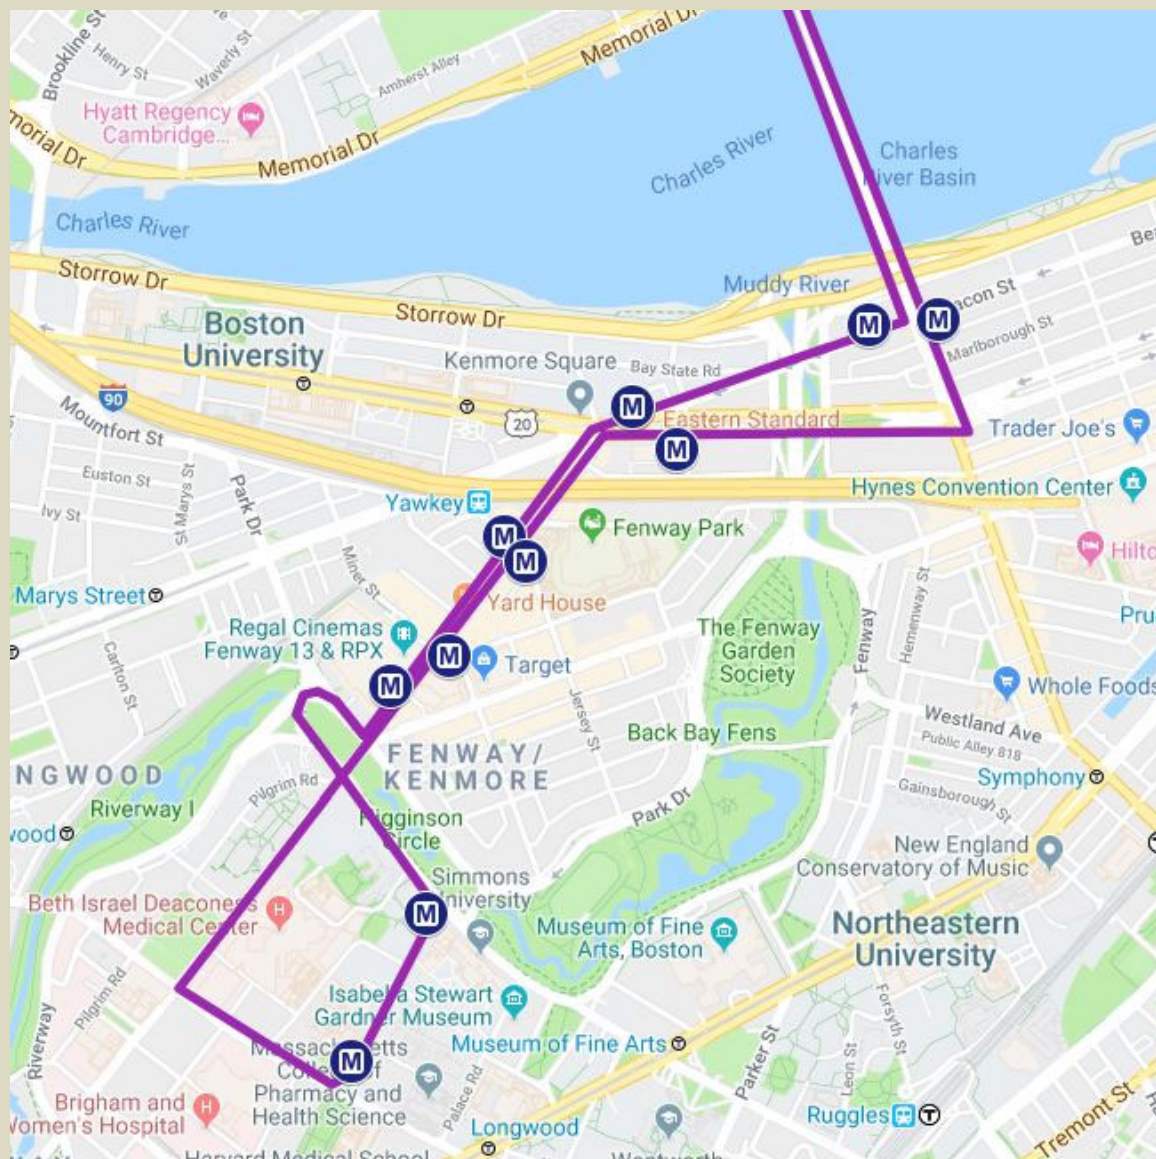

Route Schedule

M2 Boston

Effective 11/08/22

Harvard ID or pre-purchased ticket required.

<u>Vanderbilt Hall (Southbound)</u>	<u>Brookline at Fullerton</u>	<u>Brookline at Jersey</u>	<u>Kenmore Square (Outbound)</u>	<u>Mass Ave & Beacon St</u>	<u>Mass Ave at MIT (Northbound)</u>	<u>Central Square (Westbound)</u>	<u>Mass Ave & Dana St</u>	<u>Mass Ave & Trowbridge St</u>	<u>Mass Ave at Holyoke Center</u>
From Cambridge to Boston									
6:50 AM	Travel Time to Harvard Approx. 20-30 Minutes								7:12 AM
7:10 AM	Travel Time to Harvard Approx. 20-30 Minutes								7:32 AM
7:30 AM	Travel Time to Harvard Approx. 20-30 Minutes								7:52 AM
From 7:30-9:50AM Buses will depart every 20 minutes									
9:50 AM	Travel Time to Harvard Approx. 20-30 Minutes								10:12 AM
10:15 AM	Travel Time to Harvard Approx. 20-30 Minutes								10:37 AM
10:45 AM	Travel Time to Harvard Approx. 20-30 Minutes								11:07 AM
From 10:45AM-3:45PM Buses will depart every 30 minutes									
3:45 PM	Travel Time to Harvard Approx. 20-30 Minutes								4:07 PM
4:10 PM	Travel Time to Harvard Approx. 20-30 Minutes								4:32 PM
4:30 PM	Travel Time to Harvard Approx. 20-30 Minutes								4:52 PM
From 4:30-7:10PM Buses will depart every 20 minutes									
7:10 PM	Travel Time to Harvard Approx. 20-30 Minutes								7:32 PM
7:30 PM	Travel Time to Harvard Approx. 20-30 Minutes								7:52 PM
8:30 PM	Travel Time to Harvard Approx. 20-30 Minutes								8:52 PM
9:30 PM	Via Collidge Corner								9:52 PM
10:30 PM	Travel Time to Harvard Approx. 20-30 Minutes								10:52 PM
11:30 PM	Via Collidge Corner								11:52 PM

Route Map M2 Boston

Effective 11/08/22

Harvard ID or pre-purchased ticket required.

Track the Shuttle in real time at: <http://shuttles.masco.org>

Please call Longwood Collective at 617-632-2800 if you have any questions.