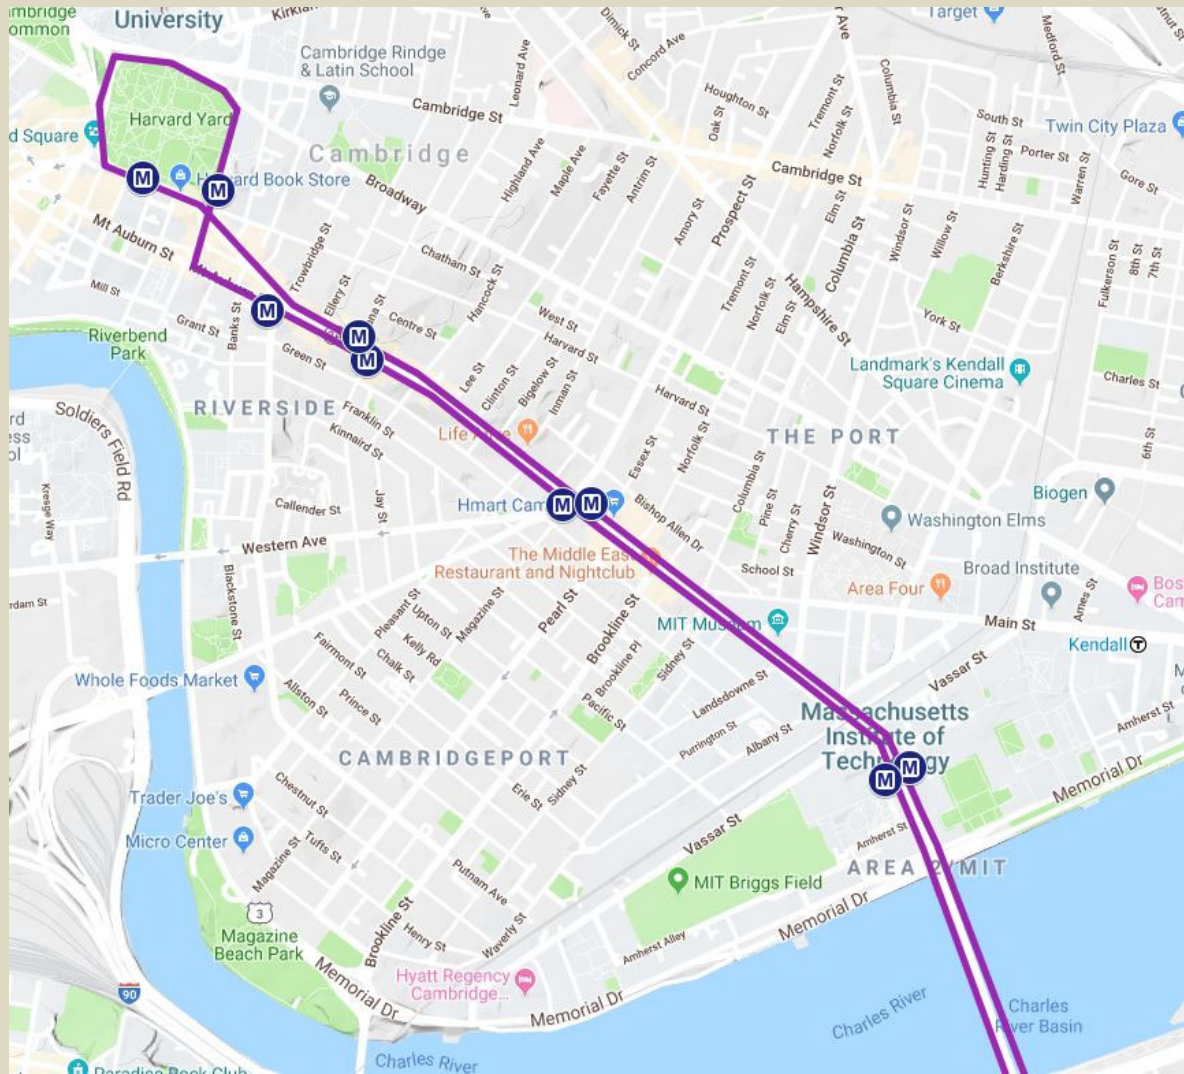

Track the Shuttle in real time at: <http://shuttles.masco.org>

Please call Longwood Collective at 617-632-2800 if you have any questions.