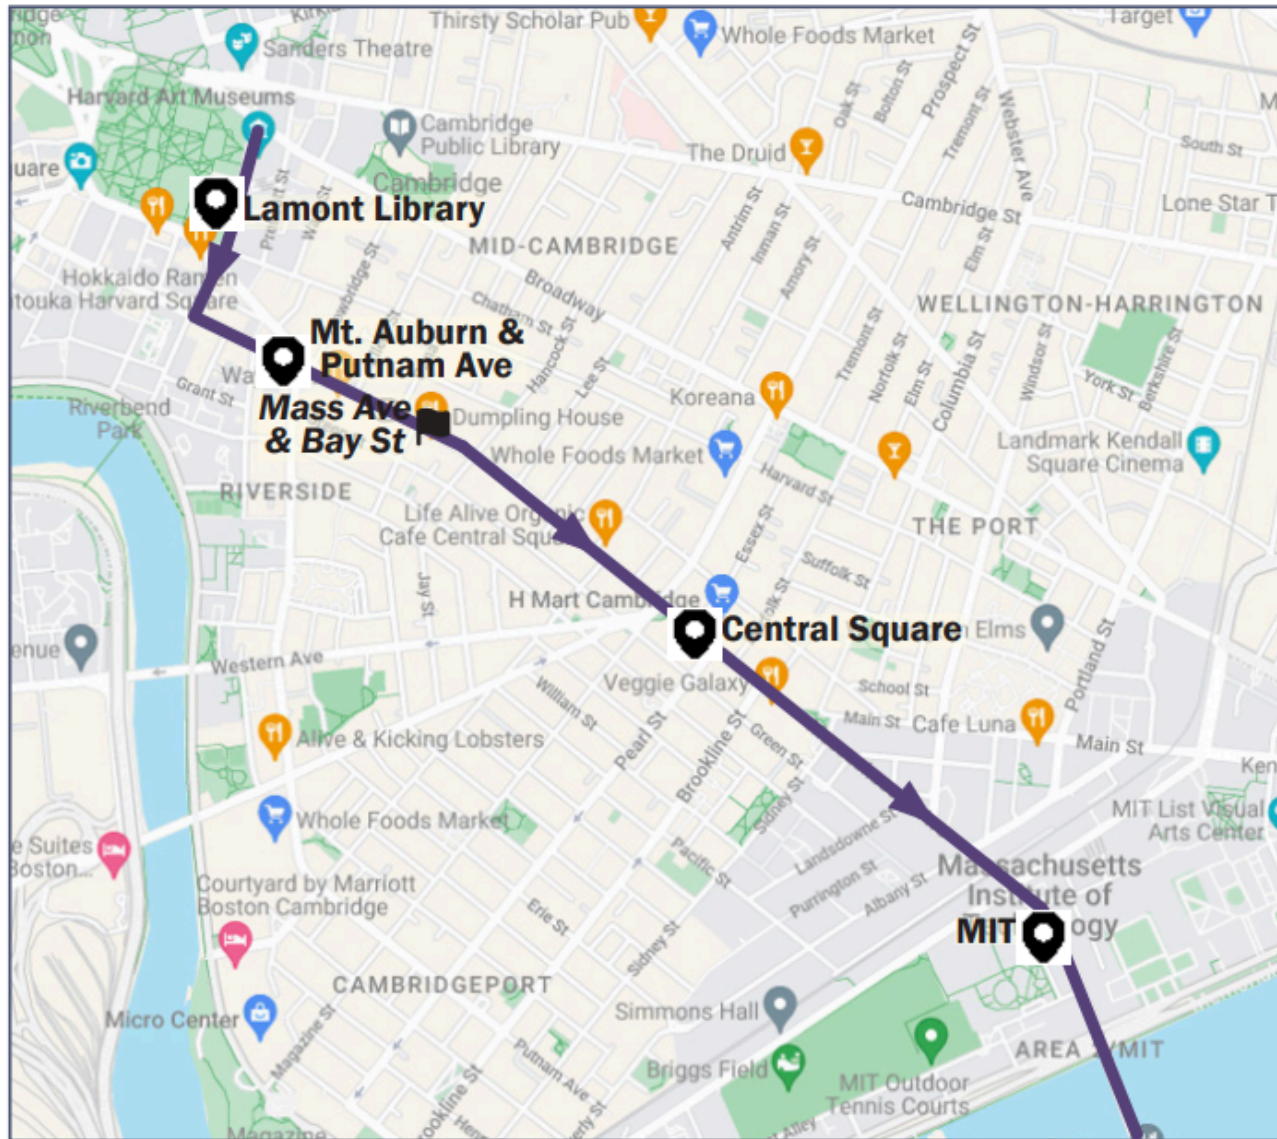

Harvard ID or pre-purchased ticket required

M2 Harvard

Download the [Passio Go](#) app to track buses live and receive up-to-date travel info

Please note that a Harvard Library card is not a valid ID to ride the M2 shuttle. A person without a Harvard ID may purchase a single-ride ticket in advance.

Flag stop

After 6PM, shuttles will stop at any MBTA stop in Cambridge upon request.