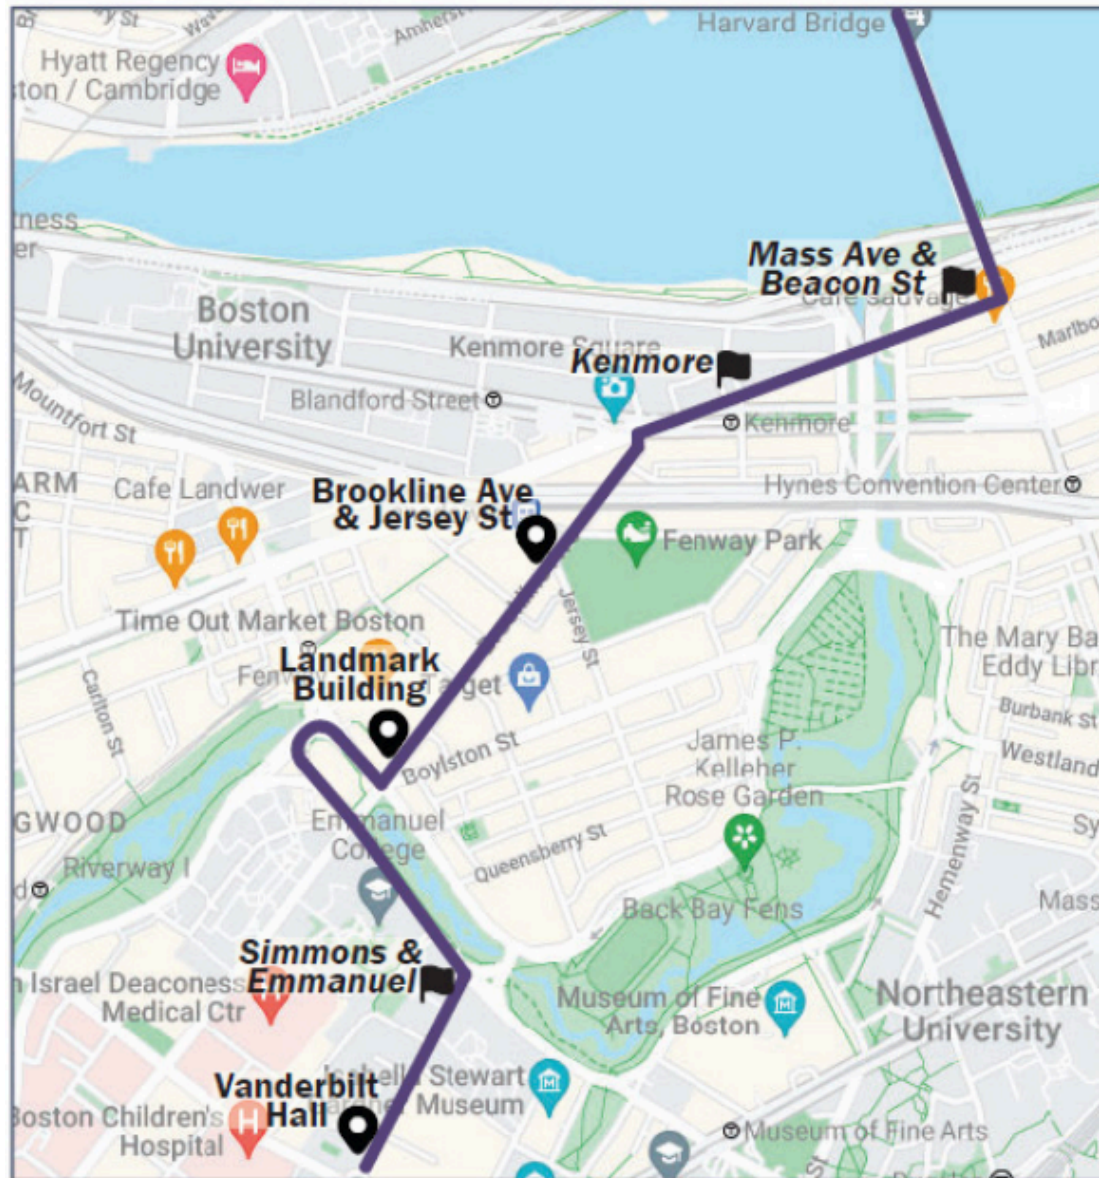

Harvard ID or pre-purchased ticket required

M2 Harvard

Download the [Passio Go](#) app to track buses live and receive up-to-date travel info

Please note that a Harvard Library card is not a valid ID to ride the M2 shuttle. A person without a Harvard ID may purchase a single-ride ticket in advance.

Flag stop

After 6PM, shuttles will stop at any MBTA stop in Cambridge upon request.