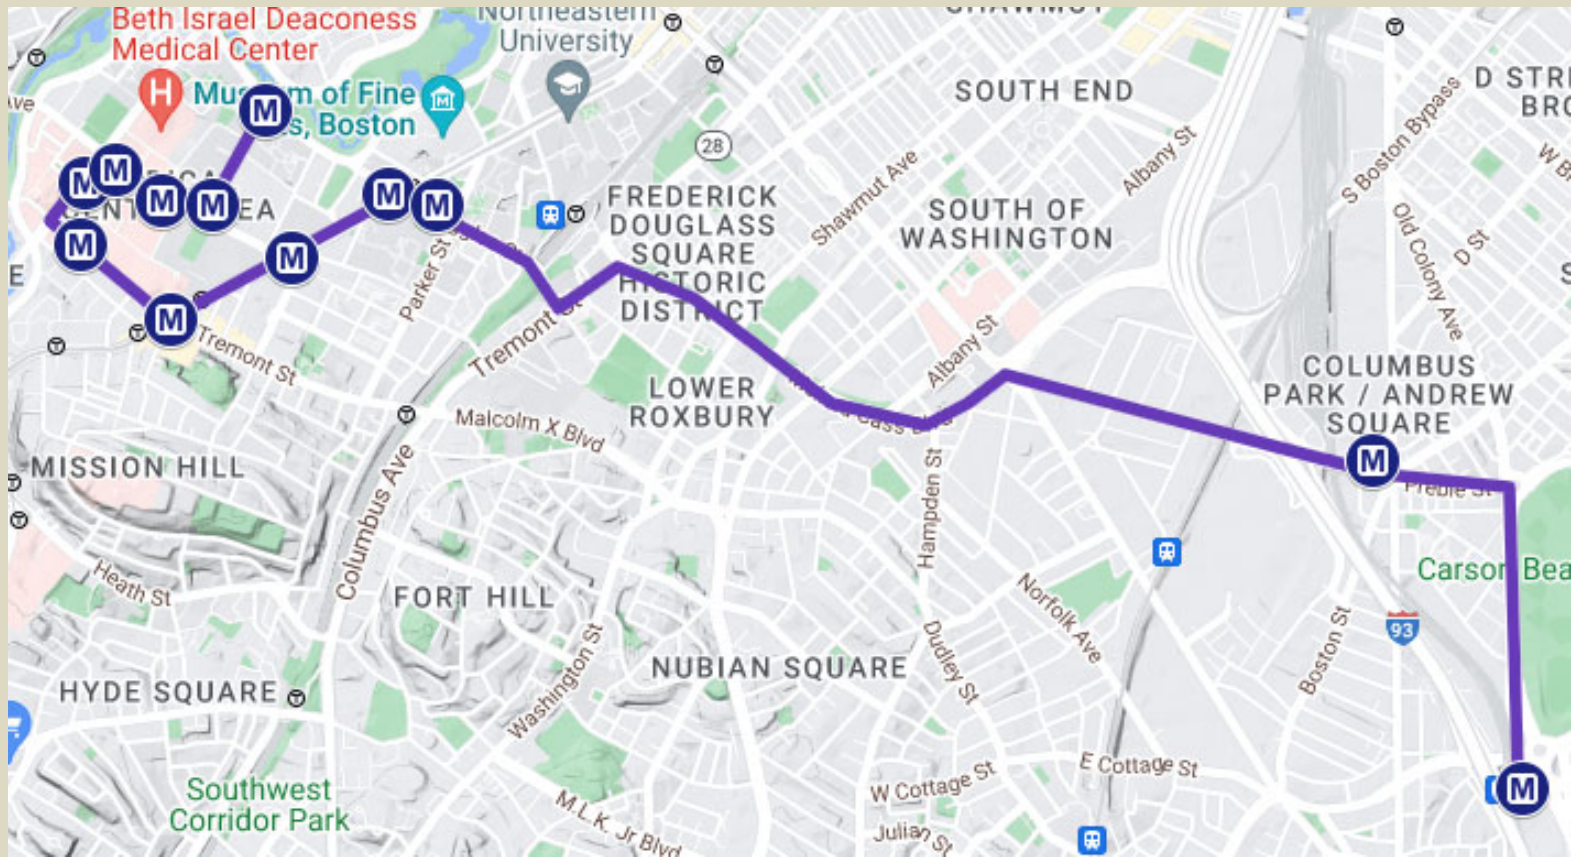

Route Schedule

JFK AM

Effective 11/08/22

JFK MBTA Station	Andrews Square MBTA Station (Westbound)	WIT Field	MFA Huntington	Huntington Ave & Longwood Ave	Brigham Circle (Southbound)	Francis & Binney	440 Brookline Ave	Longwood Galleria	Boston Children's Hospital	Vanderbilt Hall (Northbound)	Emmanuel & Simmons (Northbound)
Inbound AM											
5:45 AM											6:17 AM
6:00 AM											6:32 AM
6:07 AM											6:39 AM
6:14 AM											6:46 AM
6:21 AM											6:53 AM
6:28 AM											7:00 AM
6:35 AM											7:07 AM
6:42 AM											7:14 AM
6:50 AM											7:22 AM
7:00 AM											7:32 AM
7:10 AM											7:42 AM
7:17 AM											7:49 AM
7:24 AM											7:56 AM
7:31 AM											8:03 AM
7:38 AM											8:10 AM
7:45 AM											8:17 AM
7:55 AM											8:27 AM
8:05 AM											8:37 AM
8:20 AM											8:52 AM
8:30 AM											9:02 AM
8:40 AM											9:12 AM
8:50 AM											9:22 AM
9:00 AM											9:32 AM
9:15 AM											9:47 AM
9:30 AM											10:02 AM

Route Map JFK AM

Effective 11/08/22

Track the Shuttle in real time at: <http://shuttles.masco.org>

Please call Longwood Collective at 617-632-2800 if you have any questions.