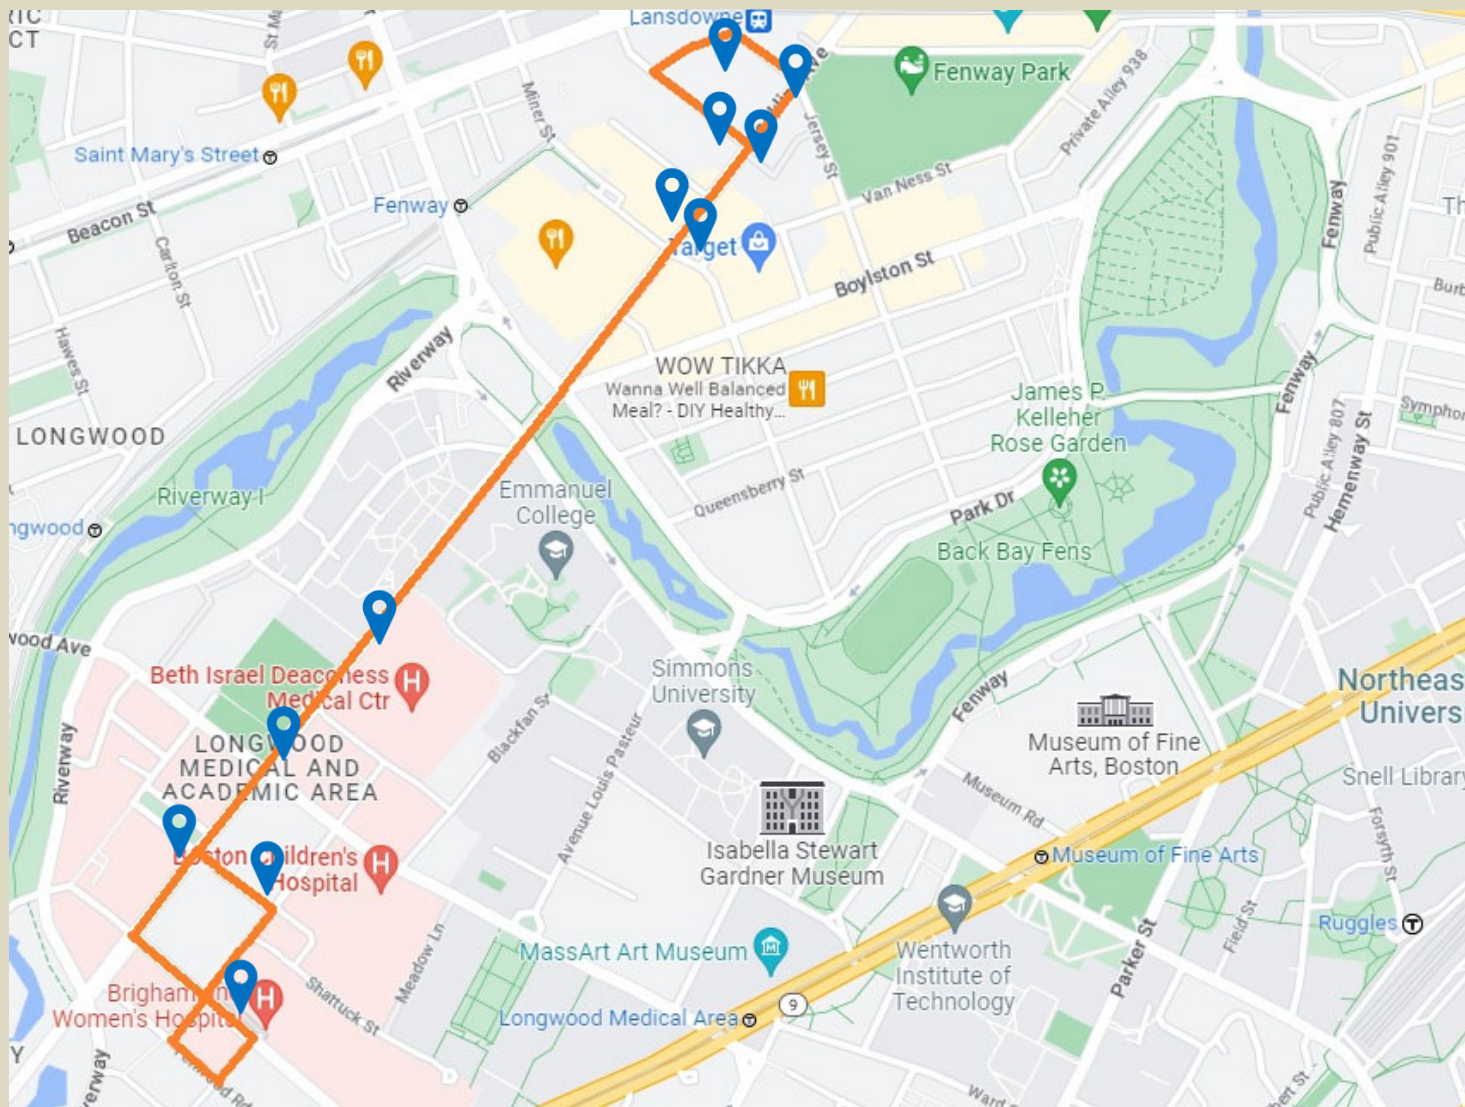

Route Schedule

Fenway PM

Brookline Detour

Effective 2/21/23

Track the Shuttle in real time at: <http://shuttles.masco.org>

Please call Longwood Collective at 617-632-2800 if you have any questions.