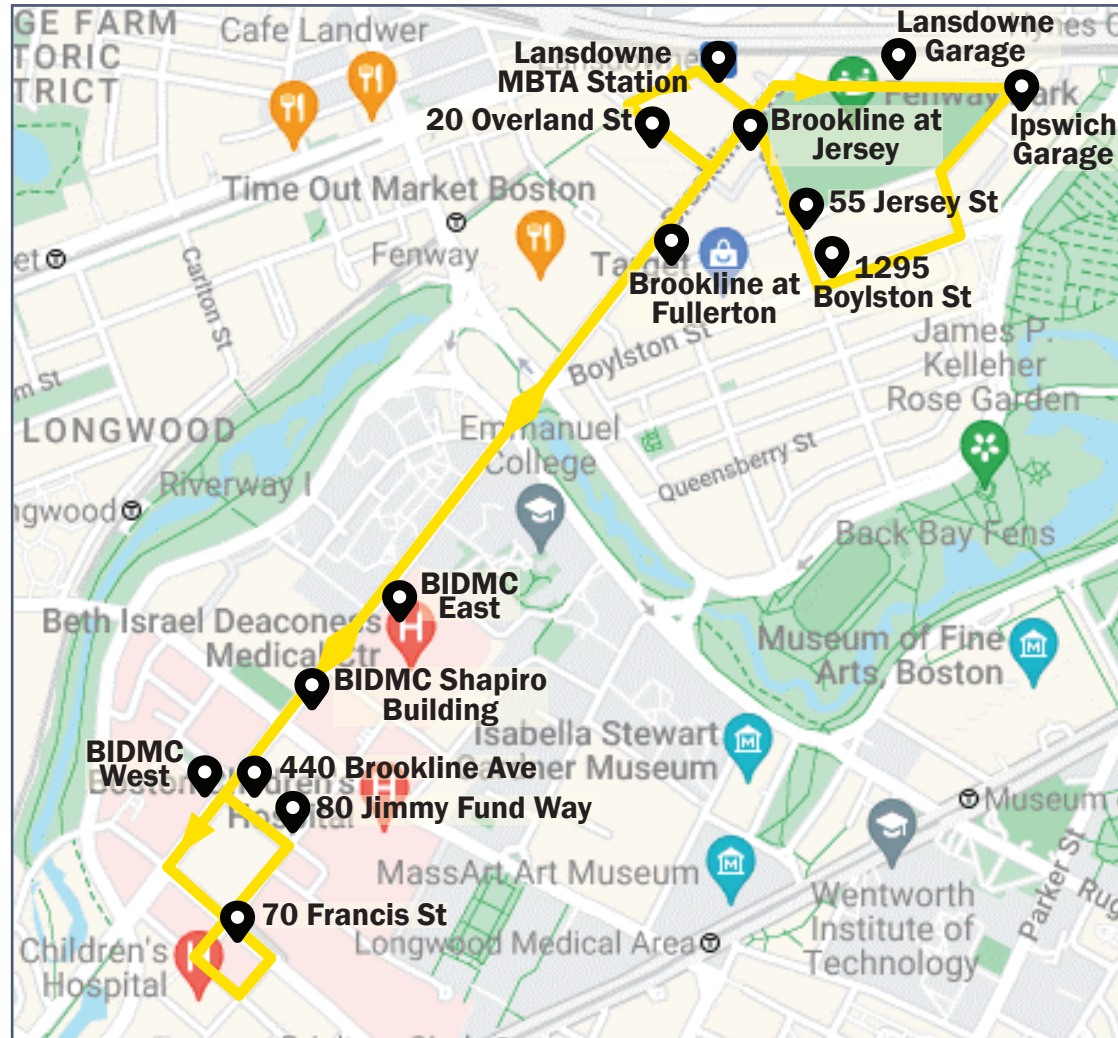

Fenway Mid

Download the [TransLoc app](#) to track buses live and receive up-to-date travel info

BIDMC West Capus	70 Francis St	Jimmy Fund Way	440 Brookline Ave	BIDMC Shapiro Building	BIDMC Main Campus (Northbound)	Brookline at Fullerton	Brookline at Jersey	Lansdowne Garage	Ipswich Garage	Fenway Garage	55 Jersey	Lansdowne MBTA Station	20 Overland St.
Inbound MID													
10:10 AM	Travel Time to LMA Approx. 12-15 Minutes												10:38 AM
10:25 AM	Travel Time to LMA Approx. 12-15 Minutes												11:08 AM
10:40 AM	Travel Time to LMA Approx. 12-15 Minutes												11:38 AM
10:55 AM	Travel Time to LMA Approx. 12-15 Minutes												12:08 PM
11:10 AM	Travel Time to LMA Approx. 12-15 Minutes												12:38 PM
11:25 AM	Travel Time to LMA Approx. 12-15 Minutes												1:08 PM
11:40 AM	Travel Time to LMA Approx. 12-15 Minutes												1:38 PM
11:55 AM	Travel Time to LMA Approx. 12-15 Minutes												2:08 PM
12:10 PM	Travel Time to LMA Approx. 12-15 Minutes												2:38 PM
12:25 PM	Travel Time to LMA Approx. 12-15 Minutes												2:43 PM
12:40 PM	Travel Time to LMA Approx. 12-15 Minutes												1:03 PM
12:55 PM	Travel Time to LMA Approx. 12-15 Minutes												1:18 PM
1:10 PM	Travel Time to LMA Approx. 12-15 Minutes												1:33 PM
1:25 PM	Travel Time to LMA Approx. 12-15 Minutes												1:48 PM
1:40 PM	Travel Time to LMA Approx. 12-15 Minutes												2:03 PM
1:55 PM	Travel Time to LMA Approx. 12-15 Minutes												2:18 PM
2:10 PM	Travel Time to LMA Approx. 12-15 Minutes												2:33 PM
2:25 PM	Travel Time to LMA Approx. 12-15 Minutes												2:48 PM

Fenway Mid

Download the TransLoc app
to track buses live and
receive up-to-date travel info

375 Longwood Avenue Boston, MA 617.632.2310 www.longwoodcollective.org