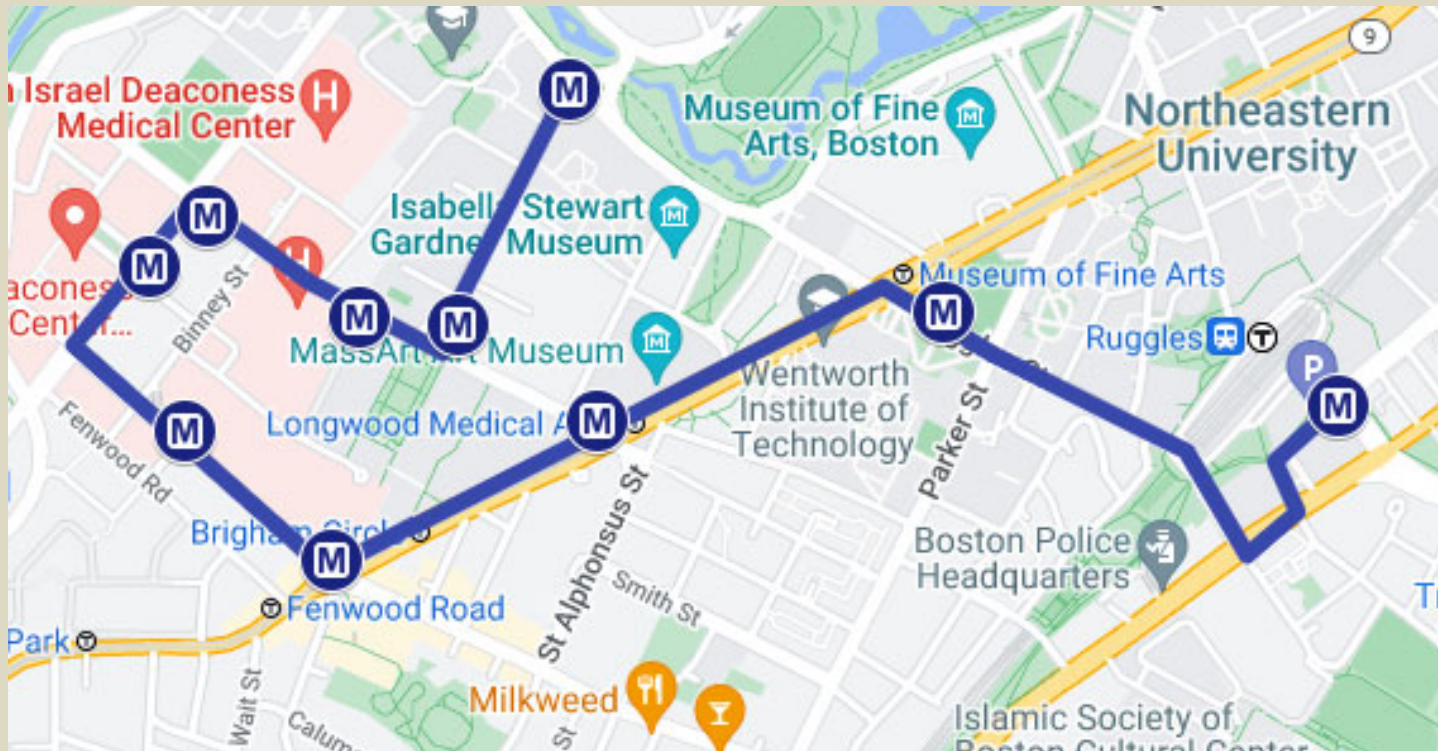

Effective 11/08/22

Route Schedule Renaissance Garage AM

<u>Renaissance Garage</u>	<u>MFA Huntington</u>	<u>Huntington & Longwood (Southbound)</u>	<u>Brigham Circle (Southbound)</u>	<u>Francis & Binney</u>	<u>440 Brookline</u>	<u>Longwood Galleria</u>	<u>Boston Children's Hospital</u>
Inbound AM							
5:25 AM	Travel Time to LMA Approx. 10-13 Minutes						5:38 AM
5:30 AM	Travel Time to LMA Approx. 10-13 Minutes						5:43 AM
5:40 AM	Travel Time to LMA Approx. 10-13 Minutes						5:53 AM
5:45 AM	Travel Time to LMA Approx. 10-13 Minutes						5:58 AM
5:55 AM	Travel Time to LMA Approx. 10-13 Minutes						6:08 AM
6:00 AM	Travel Time to LMA Approx. 10-13 Minutes						6:13 AM
6:10 AM	Travel Time to LMA Approx. 10-13 Minutes						6:23 AM
6:20 AM	Travel Time to LMA Approx. 10-13 Minutes						6:33 AM
6:30 AM	Travel Time to LMA Approx. 10-13 Minutes						6:43 AM
6:40 AM	Travel Time to LMA Approx. 10-13 Minutes						6:53 AM
6:50 AM	Travel Time to LMA Approx. 10-13 Minutes						7:03 AM
7:00 AM	Travel Time to LMA Approx. 10-13 Minutes						7:13 AM
7:10 AM	Travel Time to LMA Approx. 10-13 Minutes						7:23 AM
7:20 AM	Travel Time to LMA Approx. 10-13 Minutes						7:33 AM
7:30 AM	Travel Time to LMA Approx. 10-13 Minutes						7:43 AM
7:45 AM	Travel Time to LMA Approx. 10-13 Minutes						7:58 AM
8:00 AM	Travel Time to LMA Approx. 10-13 Minutes						8:13 AM
8:15 AM	Travel Time to LMA Approx. 10-13 Minutes						8:28 AM
8:30 AM	Travel Time to LMA Approx. 10-13 Minutes						8:43 AM
8:45 AM	Travel Time to LMA Approx. 10-13 Minutes						8:58 AM
9:00 AM	Travel Time to LMA Approx. 10-13 Minutes						9:13 AM
9:15 AM	Travel Time to LMA Approx. 10-13 Minutes						9:28 AM
9:30 AM	Travel Time to LMA Approx. 10-13 Minutes						9:43 AM
10:00 AM	Travel Time to LMA Approx. 10-13 Minutes						10:13 AM

Route Map Renaissance Garage AM

Effective 11/08/22

Track the Shuttle in real time at: <http://shuttles.masco.org>

Please call Longwood Collective at 617-632-2800 if you have any questions.